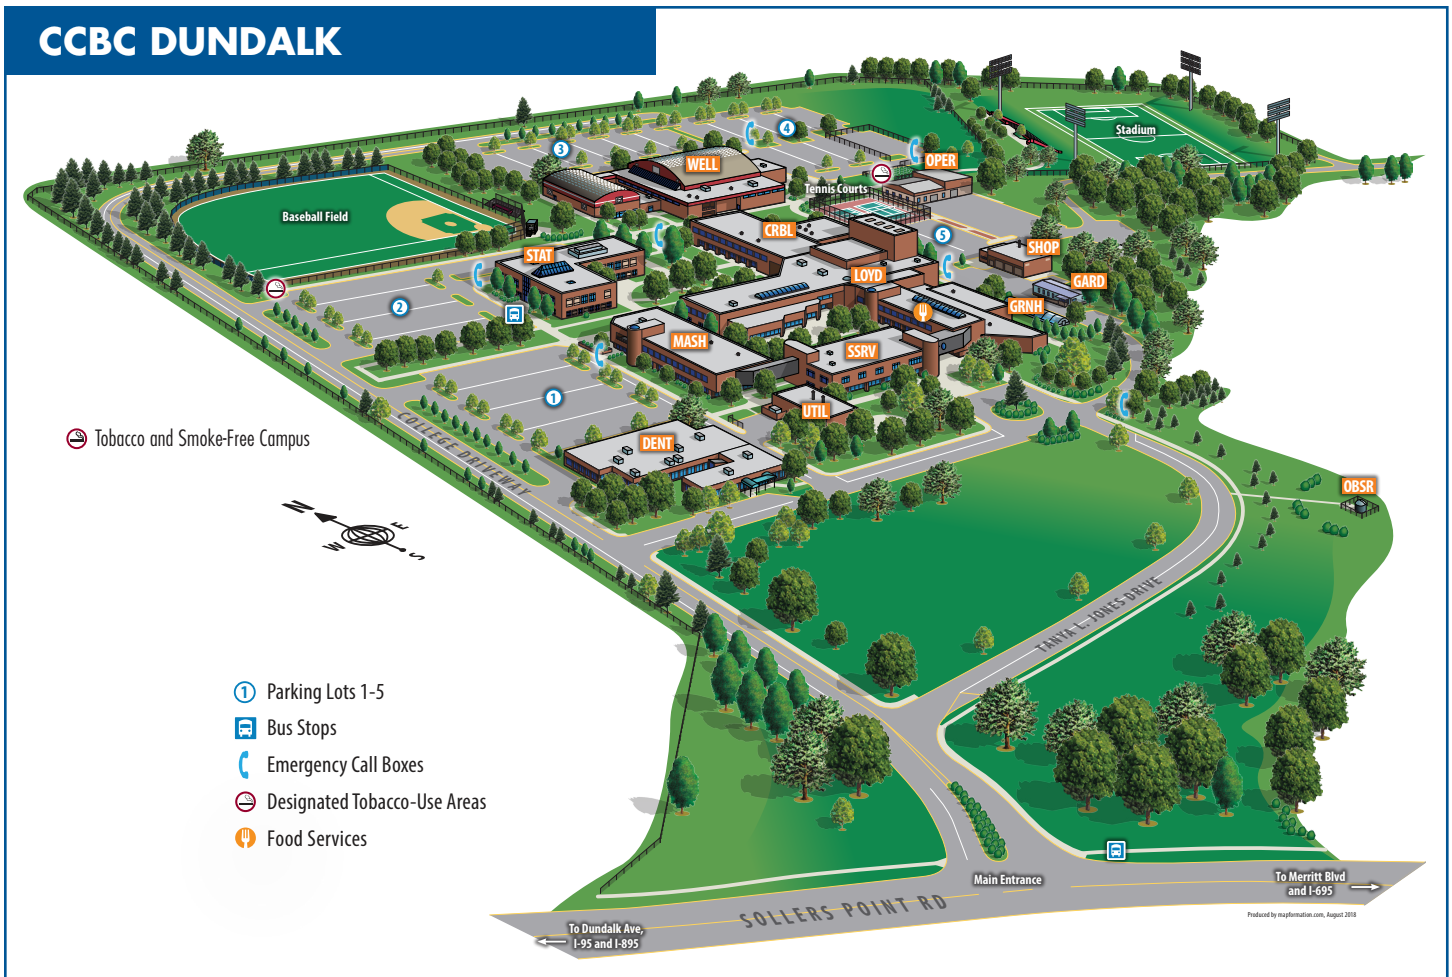

CCBC DUNDALK

Career Building (CRBL)

Sustainable Horticulture, Training labs

Central Utility Plan (UTIL)

Alvin and Mary Lloyd College Center (LOYD)

Adjunct Faculty Center, Art Gallery, Bookstore, Café, Center for First-Year Experience, Campus Director Office, Evening/Weekend Campus Services, Honors College, Institutional Advancement/Foundation, Library, Office of Intercultural Engagement, Office of Student Conduct, Office of Student Engagement, Printing Services, Public Safety, Student Success/Writing Center, Theatre, Upward Bound, Veterans Services Center

Dental Arts Center (DENT)

Facilities Operations Building (OPER)

Garden Annex (GARD)

Greenhouse (GRNH)

Mathematics & Science Hall (MASH)

Continuing Education

Observatory (OBSR)

Roy N. Staten Building (STAT)

Vehicle Maintenance Shop (SHOP)

Wellness & Athletics Center (WELL)

Athletics, Fitness Training Center, Gymnasium, Pool, Racquetball Courts