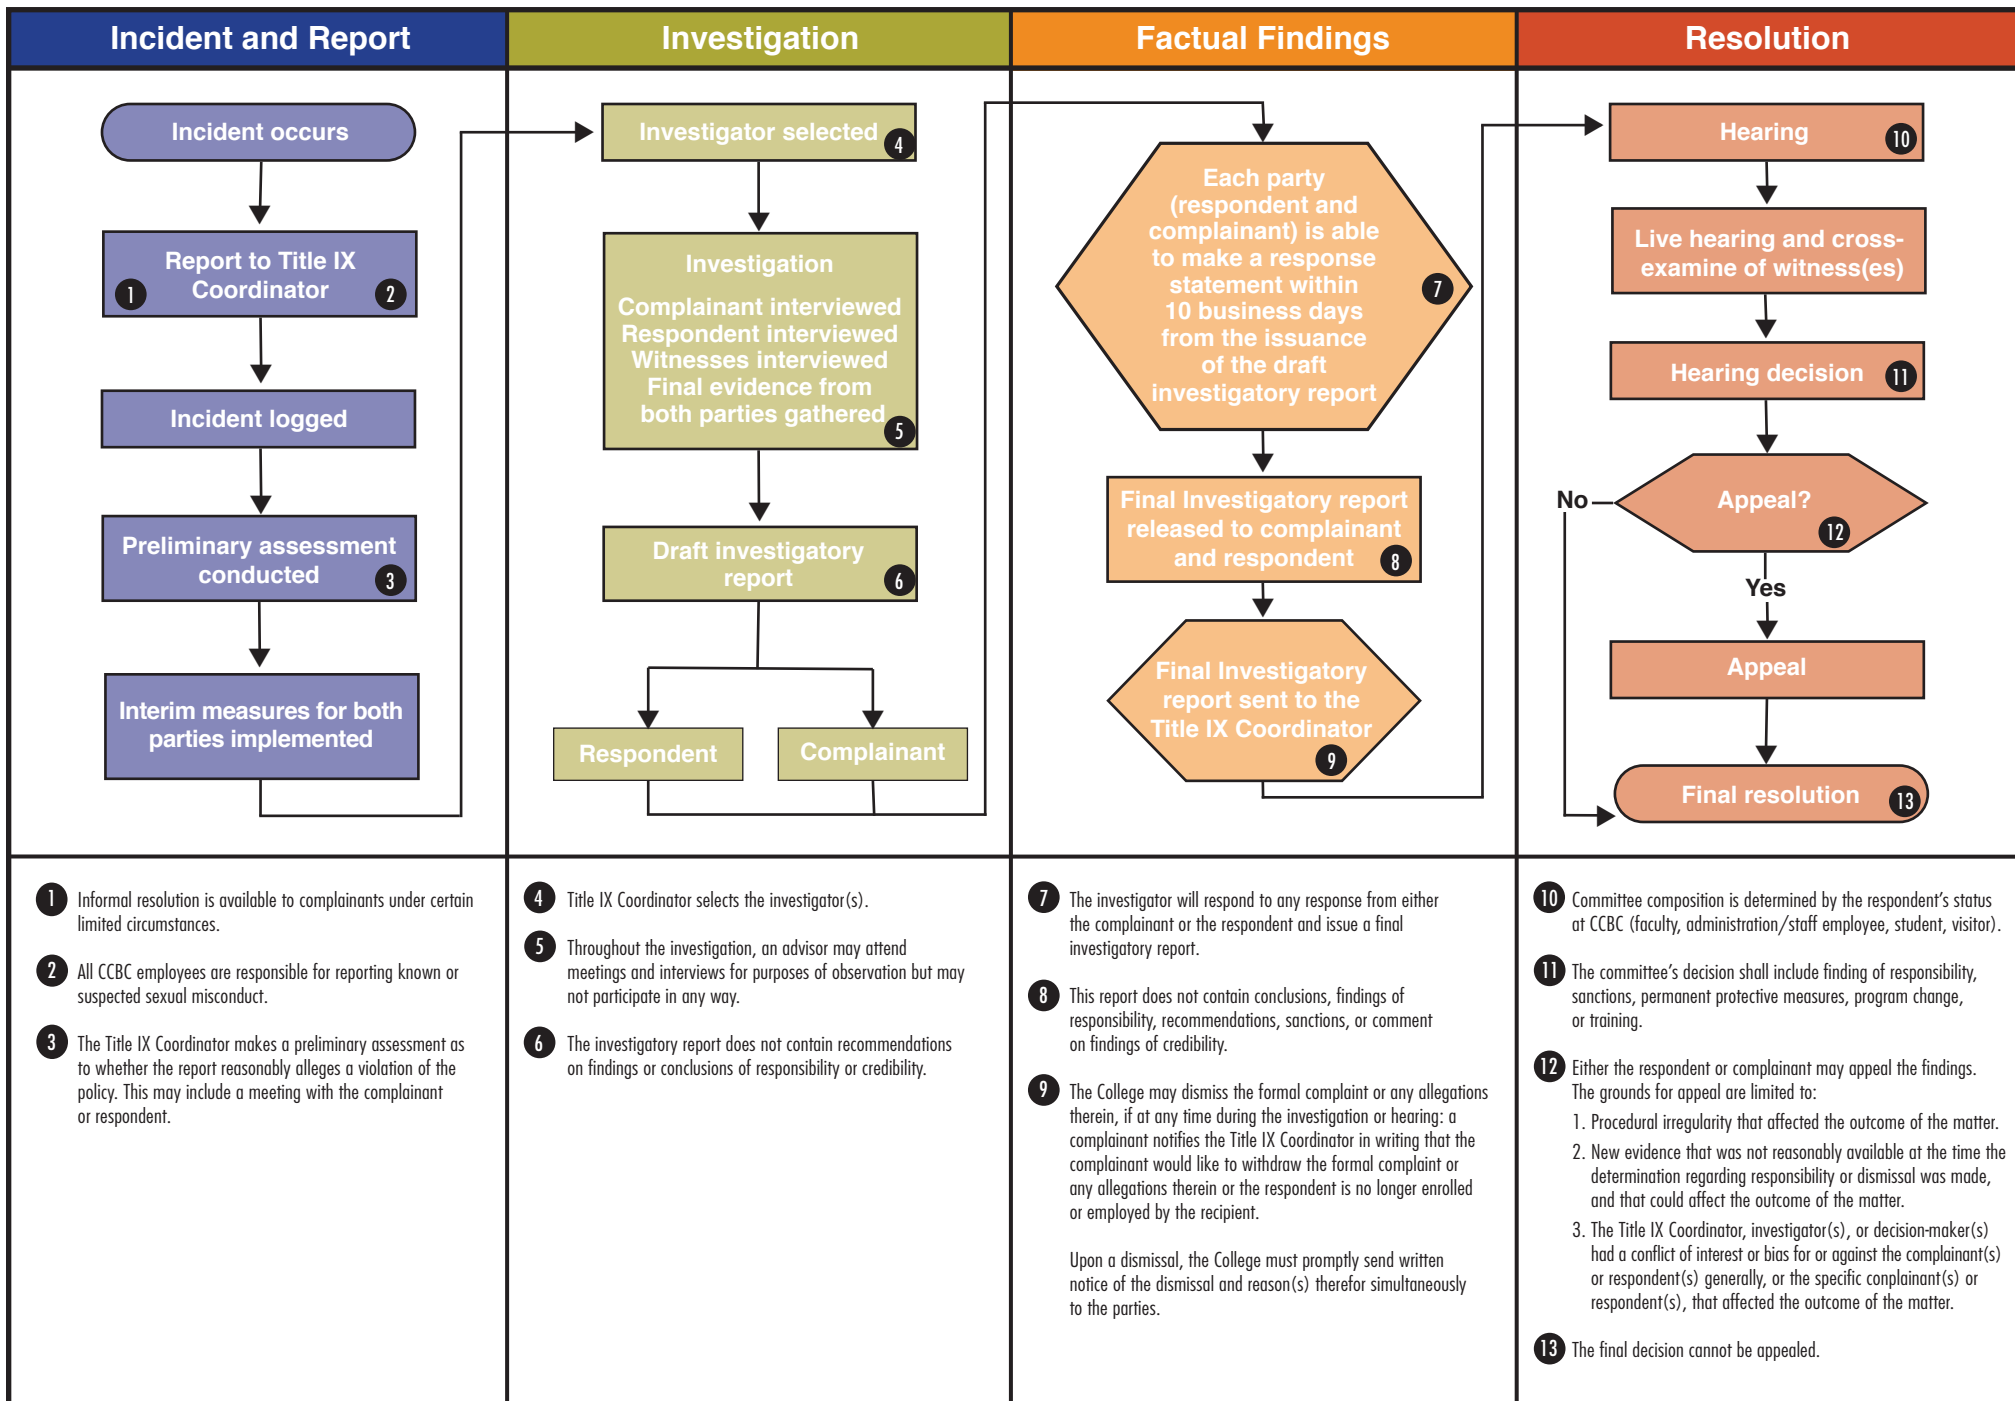

CCBC's Sexual Misconduct Policy Flowchart

This flowchart is a visual representation of the steps set out more completely in the [CCBC Sexual Misconduct Policy](#). To the extent there is any conflict between this flowchart and the CCBC Sexual Misconduct Policy, the policy governs.